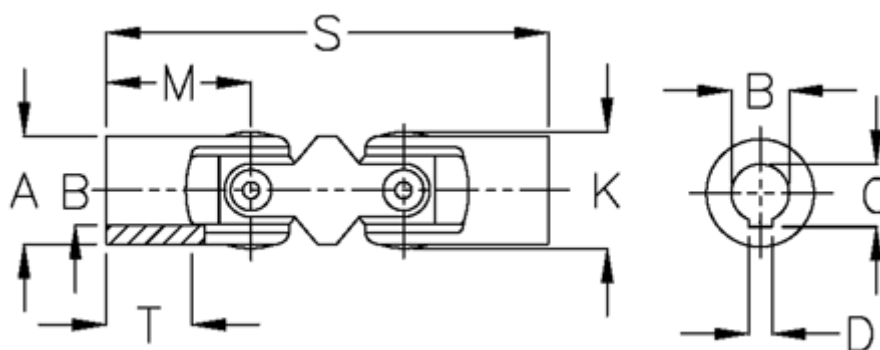

# Data Sheet

Article number: 07732303

Description: Double cross joint w/slide bearing  
0.732.303

## Measures

A	= 32	T = 25
B H7	= 20	
C	= 22.8	
D	= 6	
K	= 33.5	
M	= 43	
MD max N m	= 60	
s	= 124	